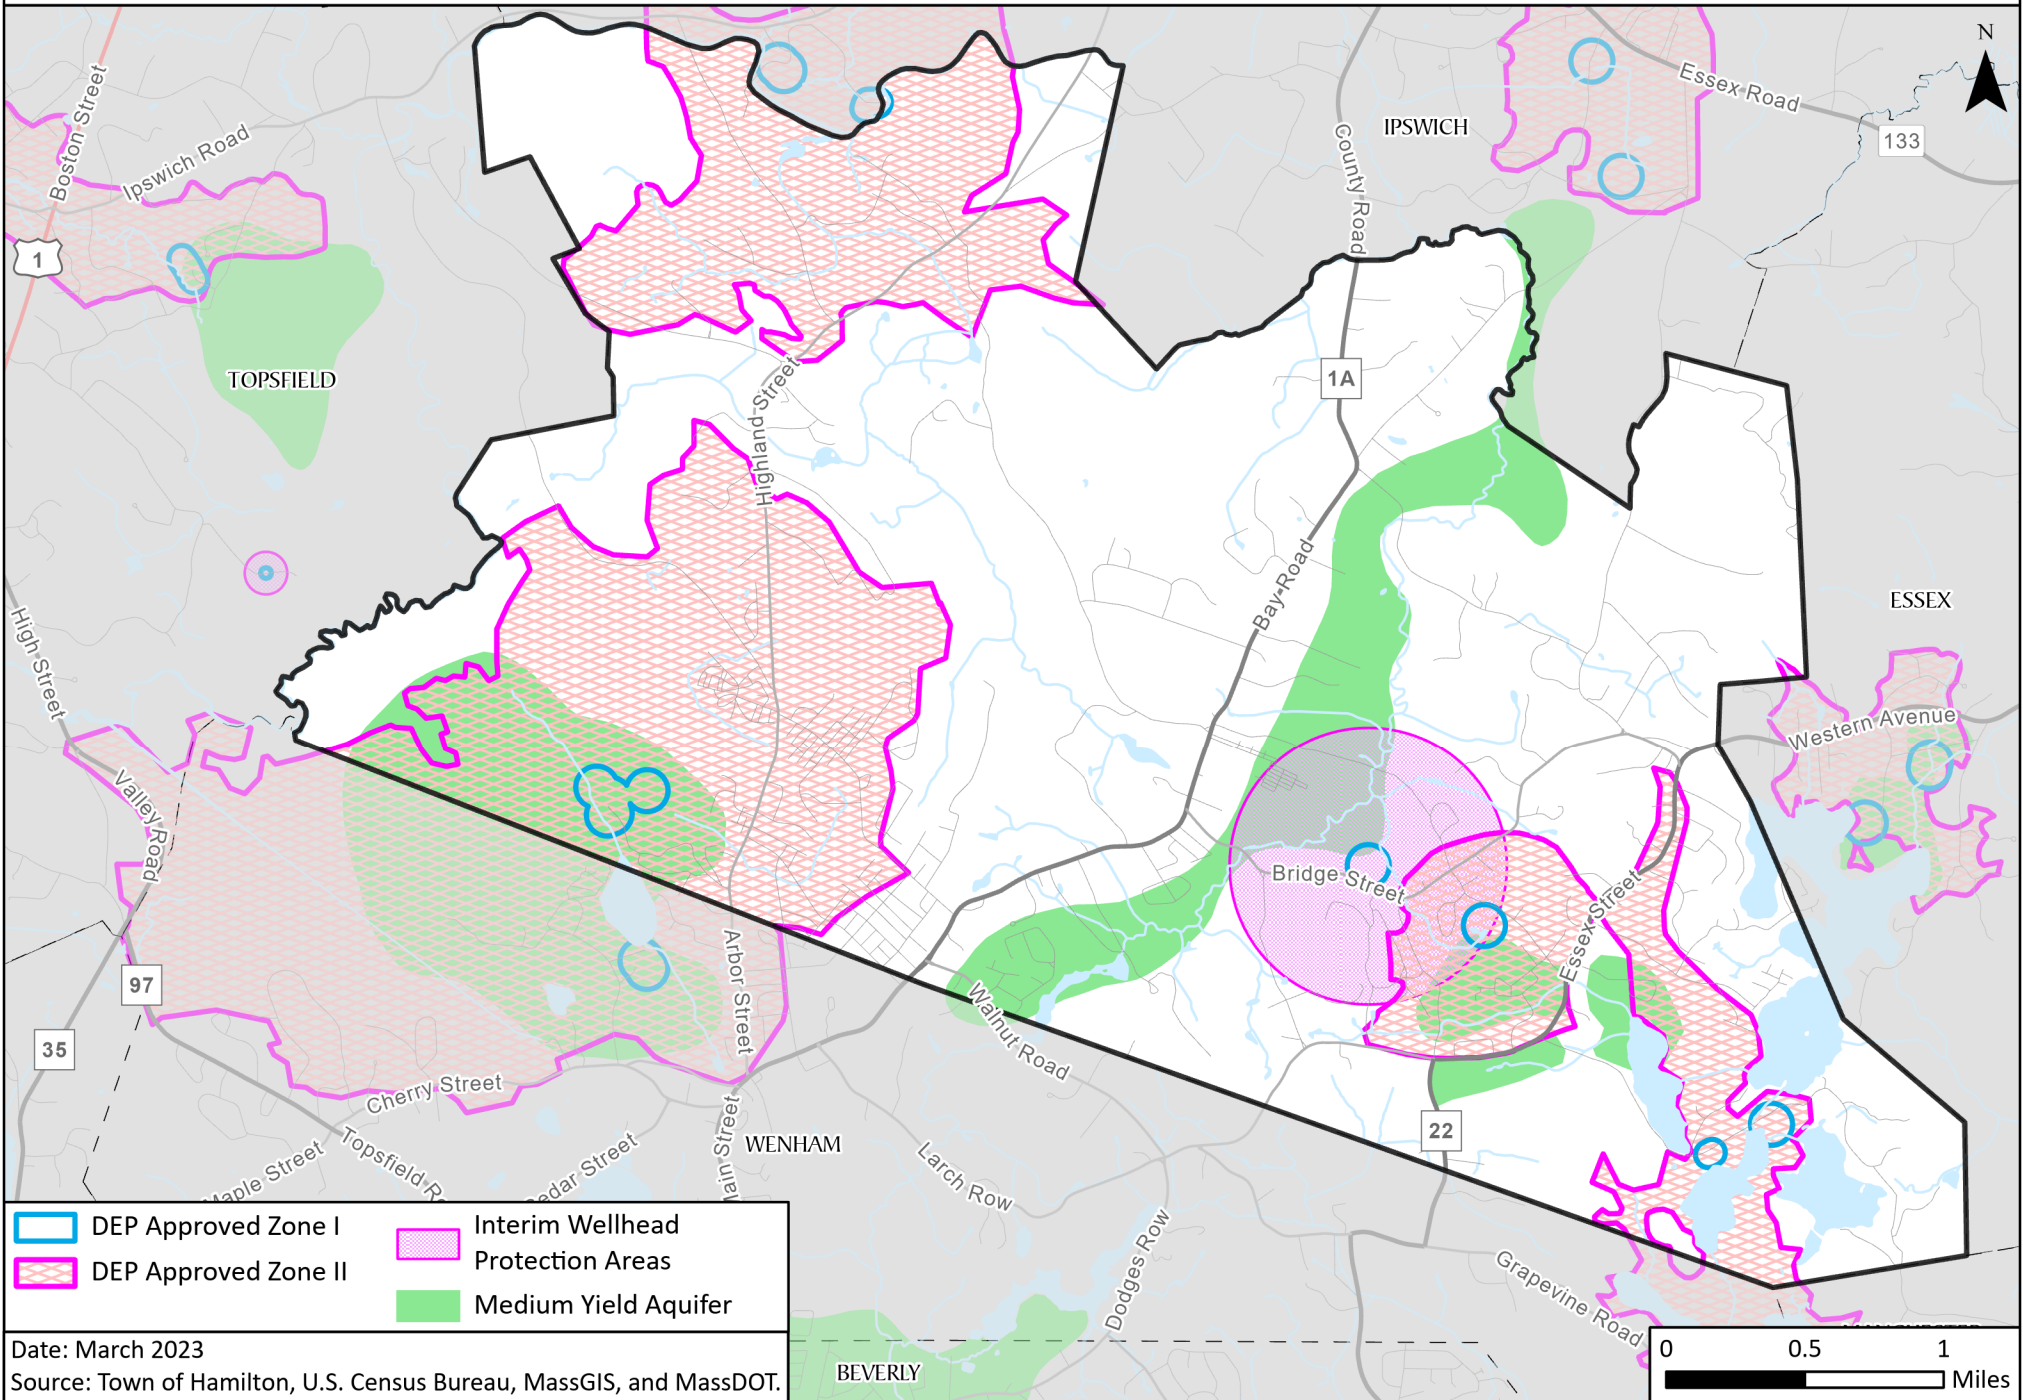

Town of Hamilton

Land Use by Parcel

Town of Hamilton

Zoning Districts

Town of Hamilton

Aquifers and Aquifer Protection

Date: March 2023

Source: Town of Hamilton, U.S. Census Bureau, MassGIS, and MassDOT.

Town of Hamilton

FEMA National Flood Hazards

Town of Hamilton

MassDEP Wetlands

Town of Hamilton

Surface Water

Town of Hamilton

Open Space

Town of Hamilton

Open Space

Town of Hamilton

Residential Structures by Year Built