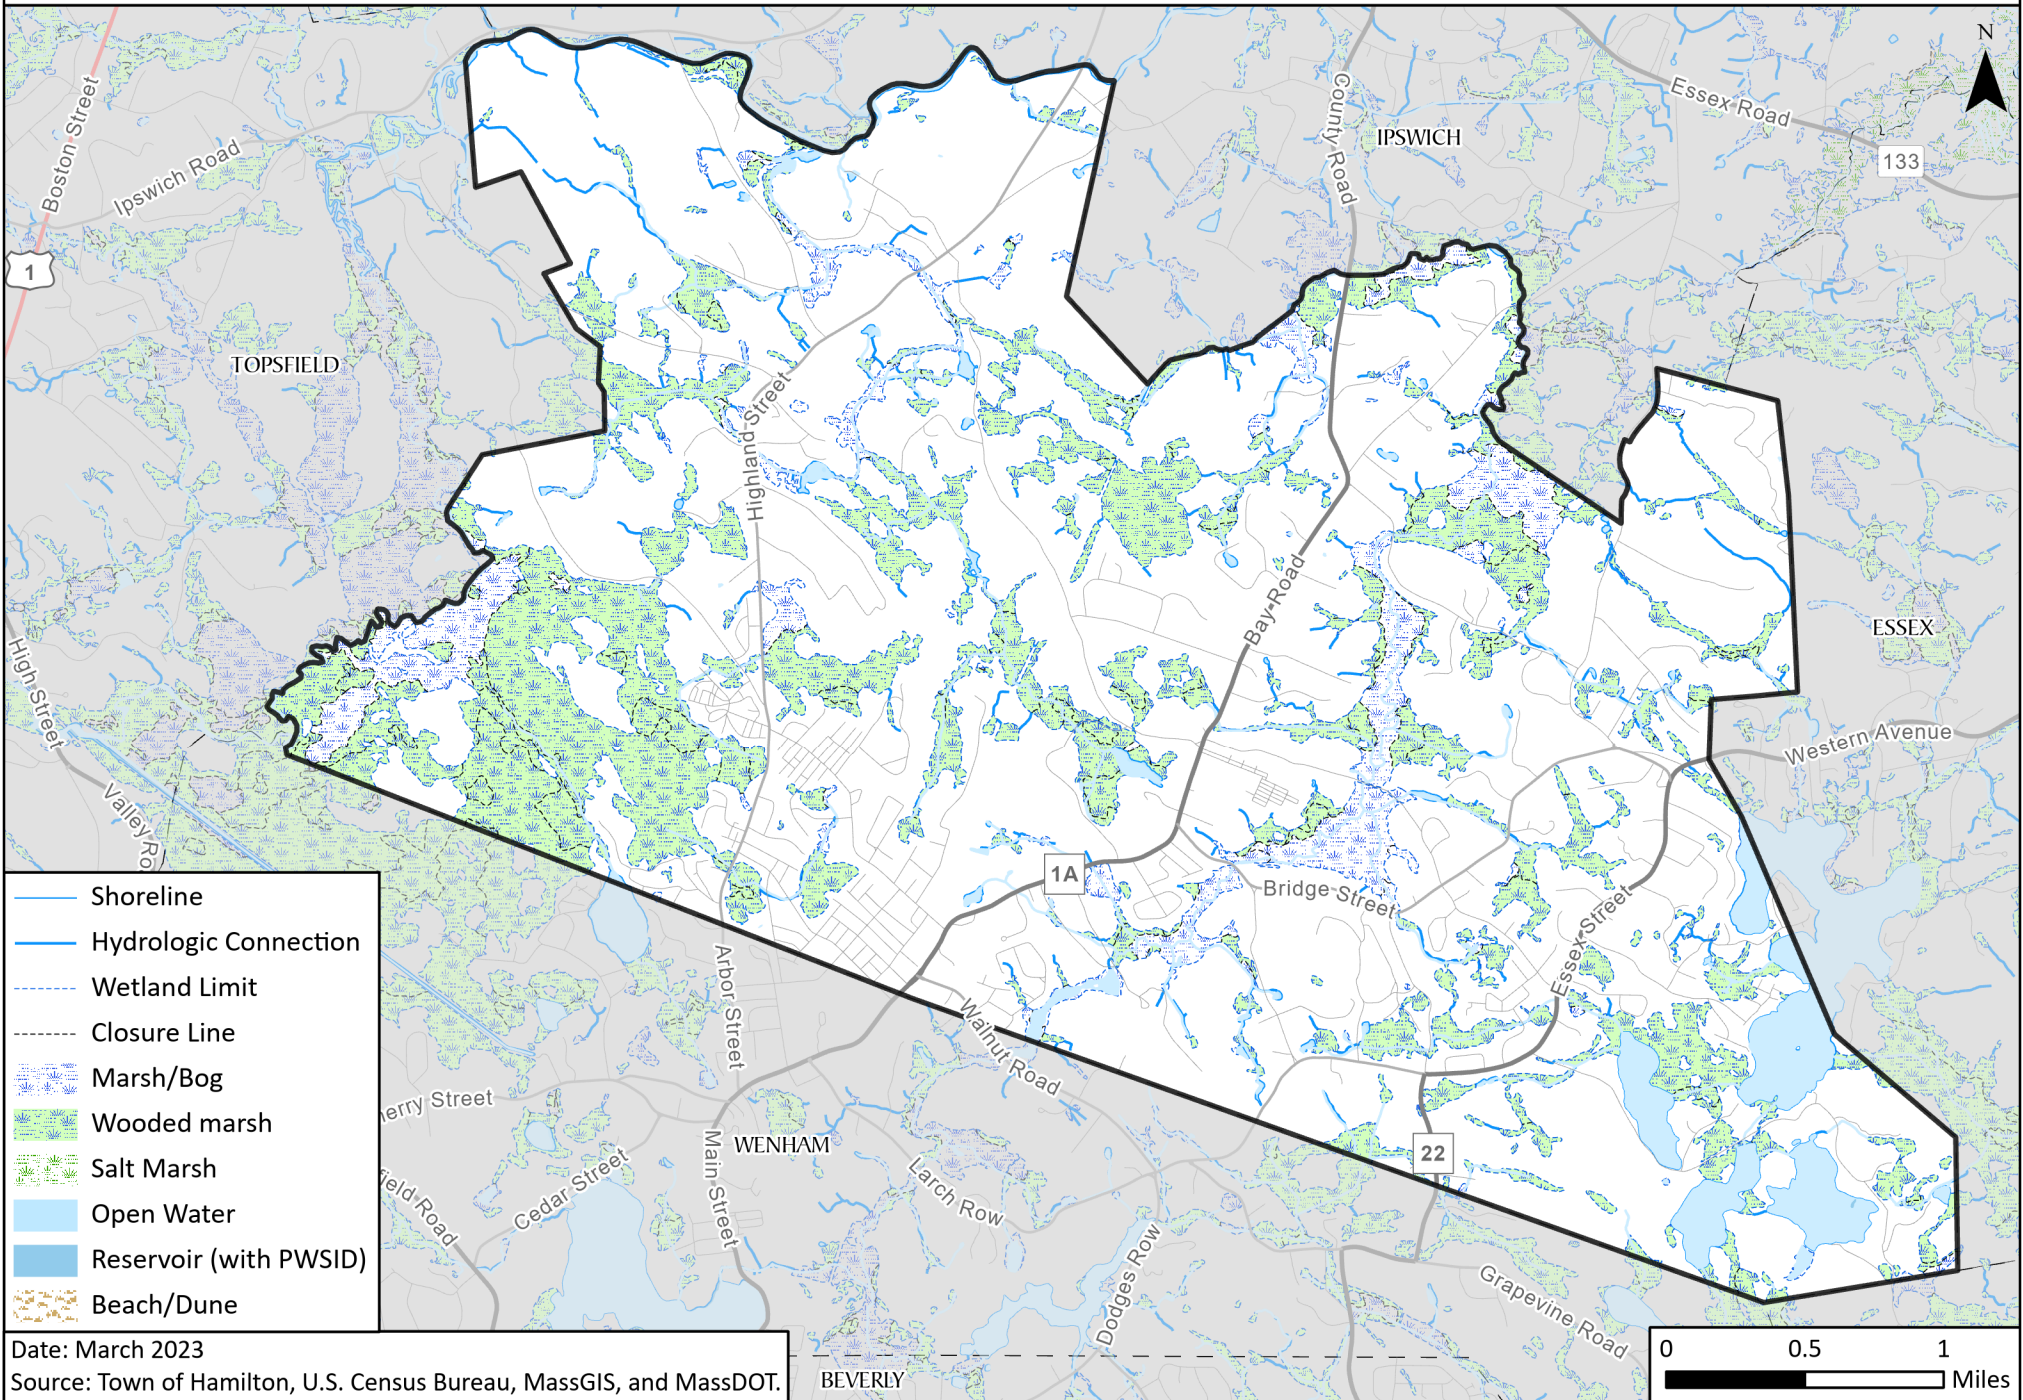

Town of Hamilton

Land Use by Parcel

Town of Hamilton

Zoning Districts

Town of Hamilton

Aquifers and Aquifer Protection

Date: March 2023

Source: Town of Hamilton, U.S. Census Bureau, MassGIS, and MassDOT.

Town of Hamilton

FEMA National Flood Hazards

Town of Hamilton

MassDEP Wetlands

Town of Hamilton

Surface Water

Town of Hamilton

Open Space

Town of Hamilton

Open Space

Town of Hamilton

Residential Structures by Year Built