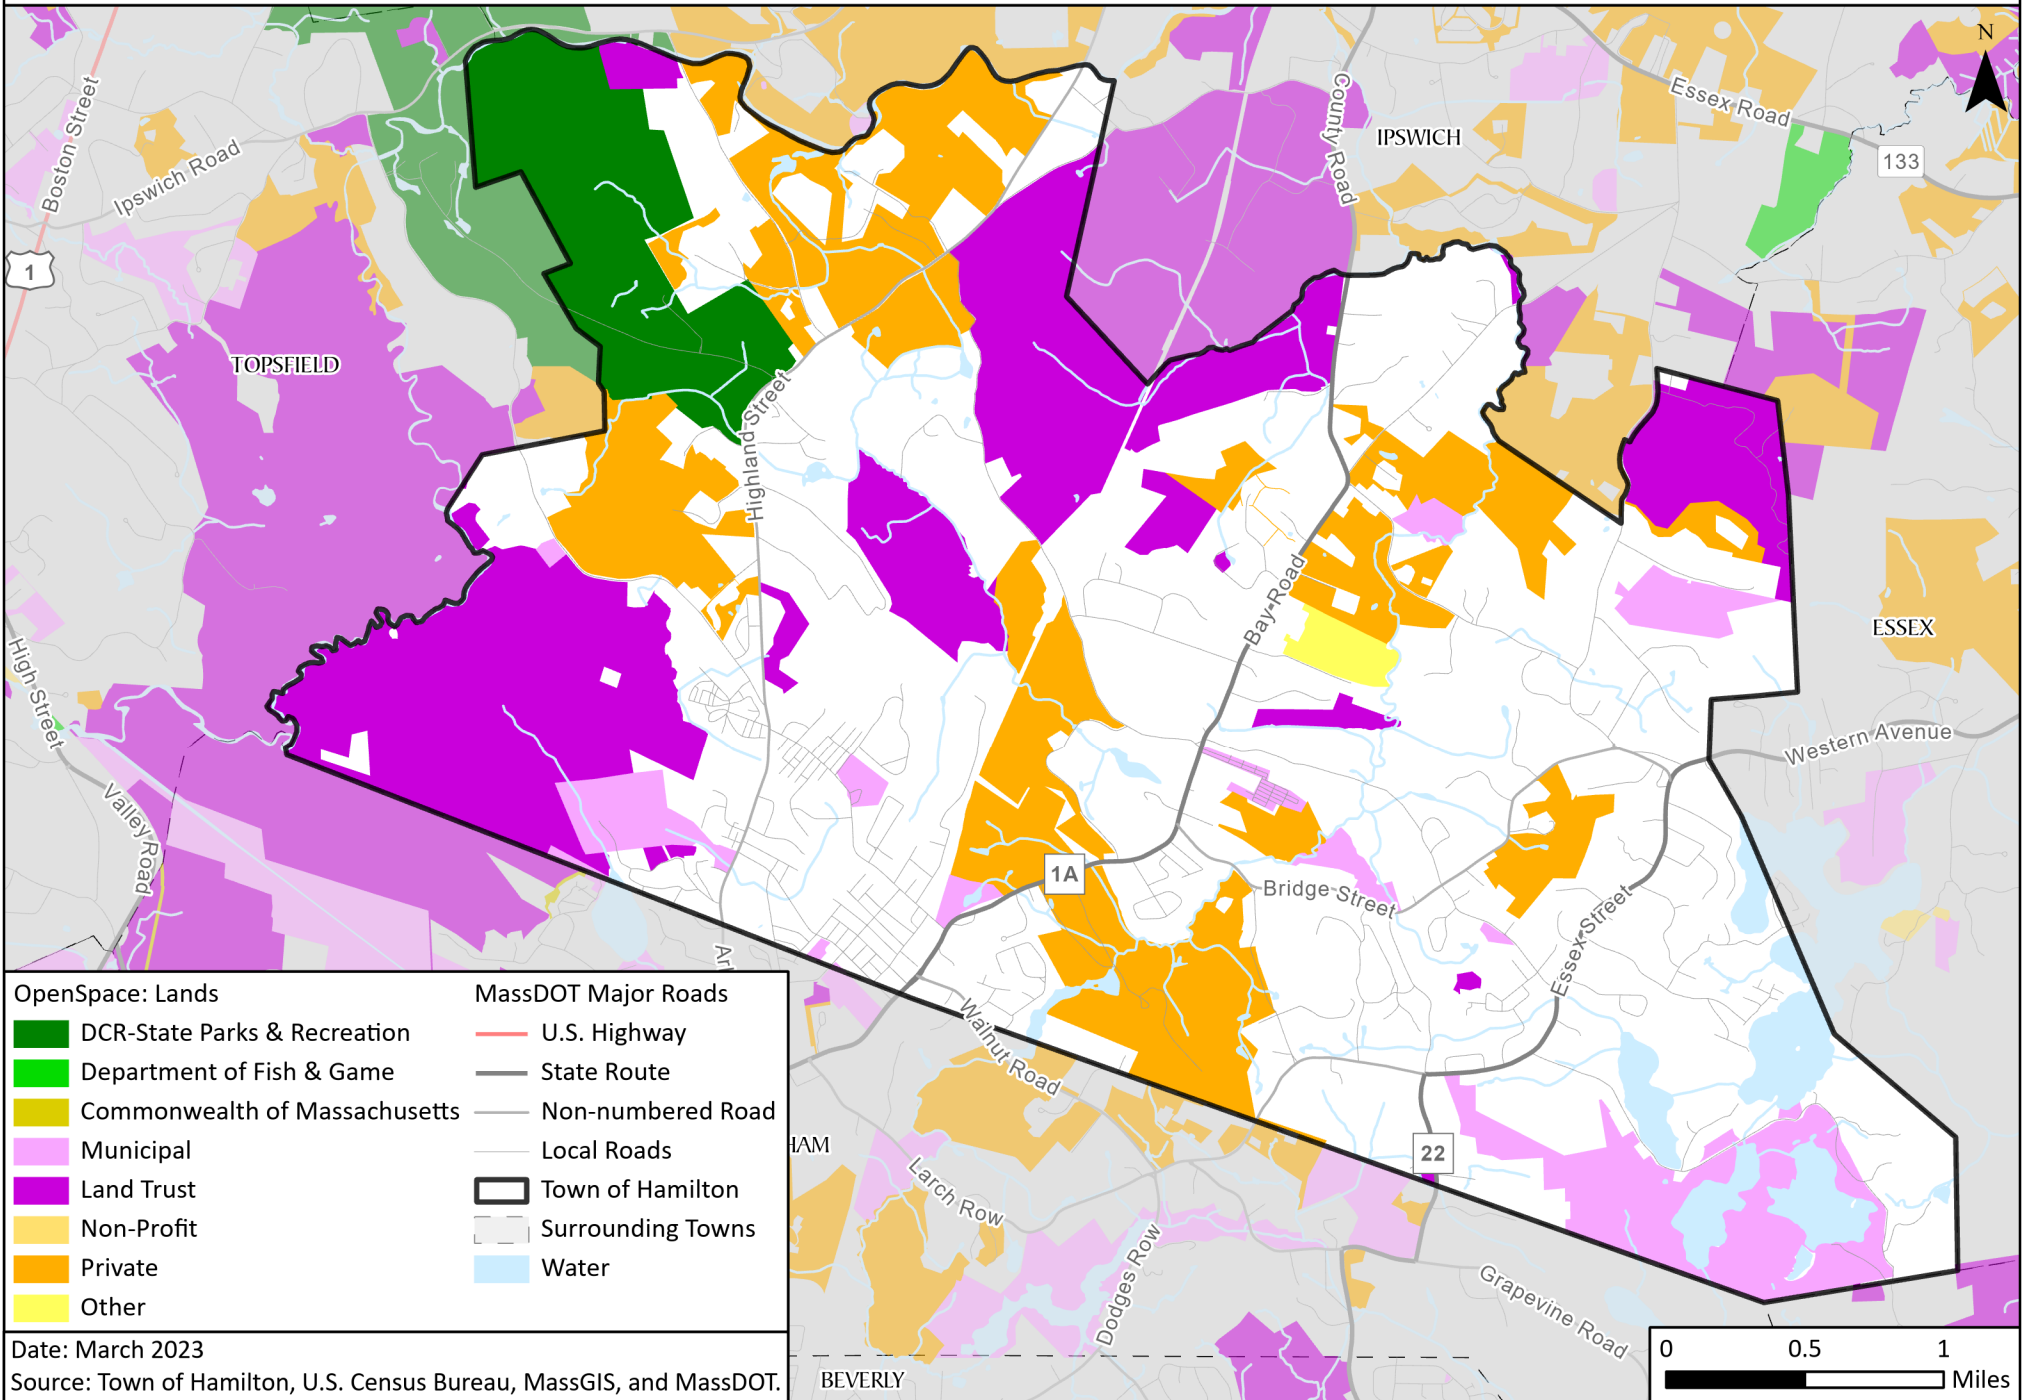

Town of Hamilton

Land Use by Parcel

Town of Hamilton

Zoning Districts

Town of Hamilton

Aquifers and Aquifer Protection

Date: March 2023

Source: Town of Hamilton, U.S. Census Bureau, MassGIS, and MassDOT.

Town of Hamilton

FEMA National Flood Hazards

Town of Hamilton

MassDEP Wetlands

Town of Hamilton

Surface Water

Town of Hamilton

Open Space

Town of Hamilton

Open Space

Town of Hamilton

Residential Structures by Year Built