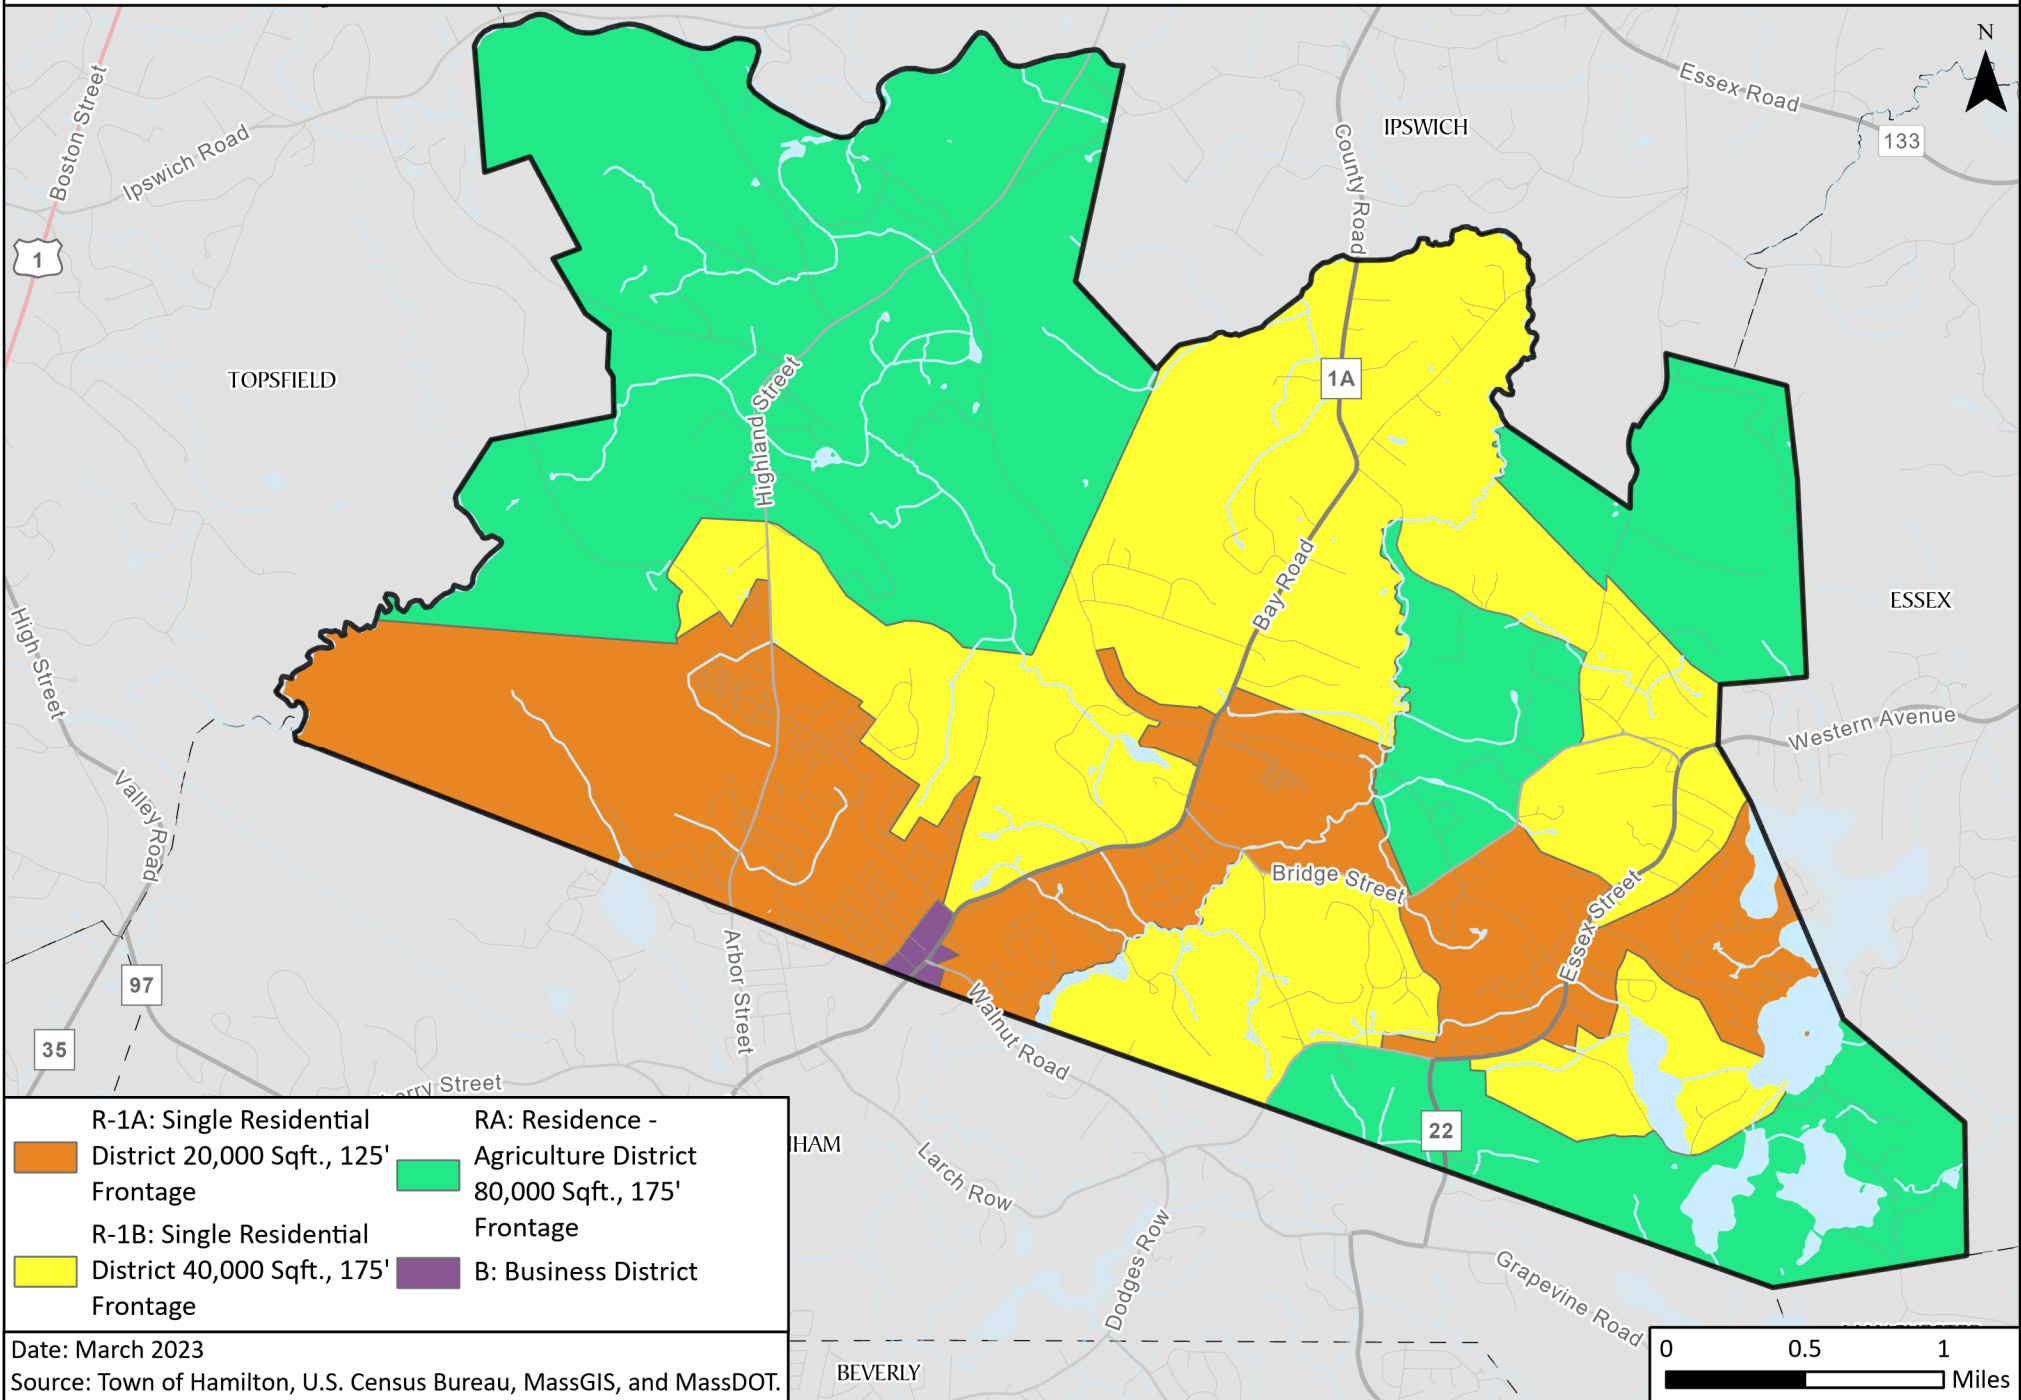

Town of Hamilton

Land Use by Parcel

Town of Hamilton

Zoning Districts

Town of Hamilton

Aquifers and Aquifer Protection

Date: March 2023

Source: Town of Hamilton, U.S. Census Bureau, MassGIS, and MassDOT.

Town of Hamilton

FEMA National Flood Hazards

Town of Hamilton

MassDEP Wetlands

Town of Hamilton

Surface Water

Town of Hamilton

Open Space

Town of Hamilton

Open Space

Town of Hamilton

Residential Structures by Year Built